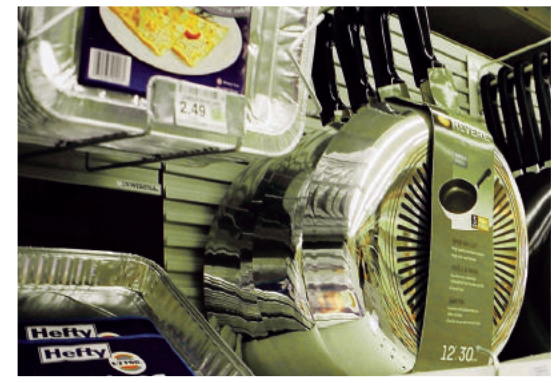

RETRO-FIT PANELS MORE PRODUCT FACINGS... MORE PROFIT! IT'S THAT SIMPLE!

Uniweb's **Variety Panel** is an all-steel merchandiser with clean line continuous horizontal channels and no upright interruptions; hooks can be placed over two panel seams! High concentration can dramatically increase product facings by 17 percent or more, which equals increased profit potential! More importantly, unlike pegboard, the panels will **NEVER RIP OR TEAR!**

Simply attach the appropriate brackets, and then insert the panel into the existing upright system. Hooks fit in without tilting and slide horizontally, allowing merchandising directly under shelves or flexibility

EASY TO INSTALL... EASY TO USE...EASY TO ORDER!