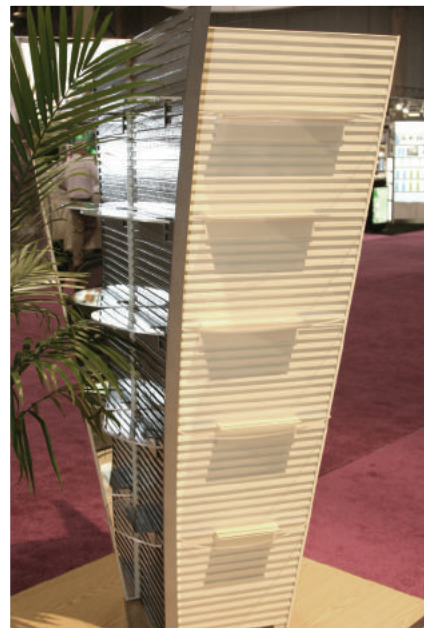

SPECIALTY FIXTURES