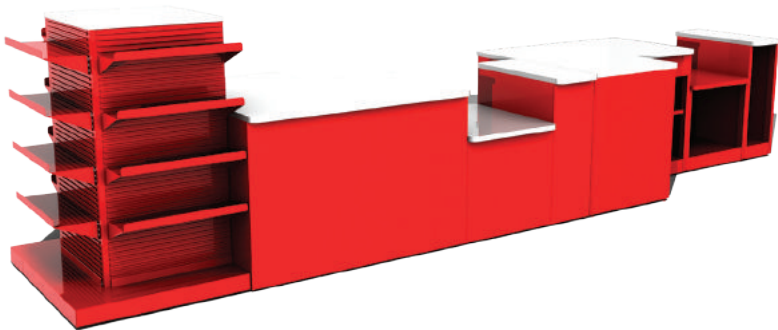

CHECK-OUT CONCEPTS