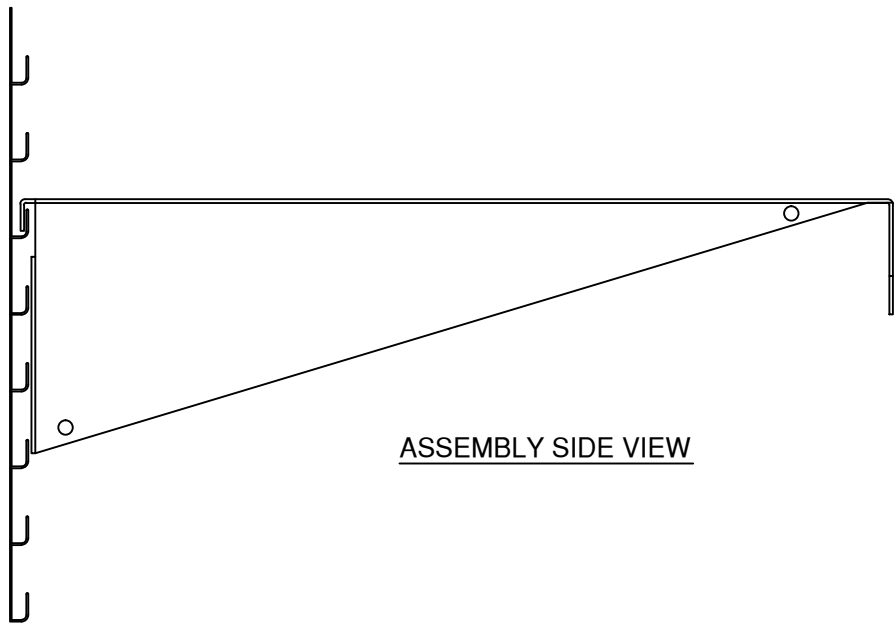

SLIDE THE HOOKS
INTO THE SHAPE

EXPLODED SIDE VIEW

ASSEMBLY SIDE VIEW

FINISHED VIEW

UNIWEB INC.
We Create Space

222 So. Promenade Ave. Corona Ca, 92879 (951) 279-7999 1-800-4-UNIWEB UNIWEBINC.COM

Shelves & Accessories Install

Installation

3 OF 8A